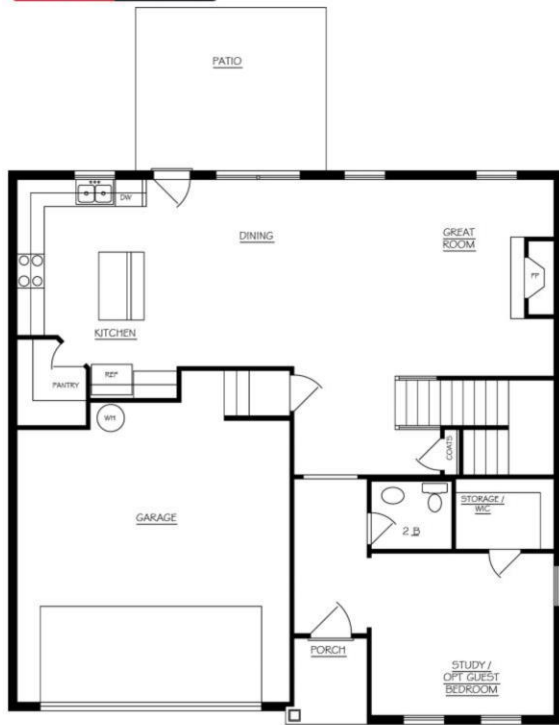

2611 SQUARE FEET

| 4-5 BEDROOMS

| 2 1/2- 3 BATHS

Charlotte-A

Charlotte-B

Charlotte-C

5.17.20 Artist Rendering and Floor Plan Graphics are for demonstration purposes only; Actual Construction Materials and Floor Plan May Vary per Community. Information believed accurate but not warranted. Prices and specifications subject to change without prior notice. Sales and marketing by Paran Realty.

**FIRST FLOOR PLAN**

**SECOND FLOOR PLAN**

5.17.20 Artist Rendering and Floor Plan Graphics are for demonstration purposes only; Actual Construction Materials and Floor Plan May Vary per Community. Information believed accurate but not warranted. Prices and specifications subject to change without prior notice. Sales and marketing by Paran Realty.