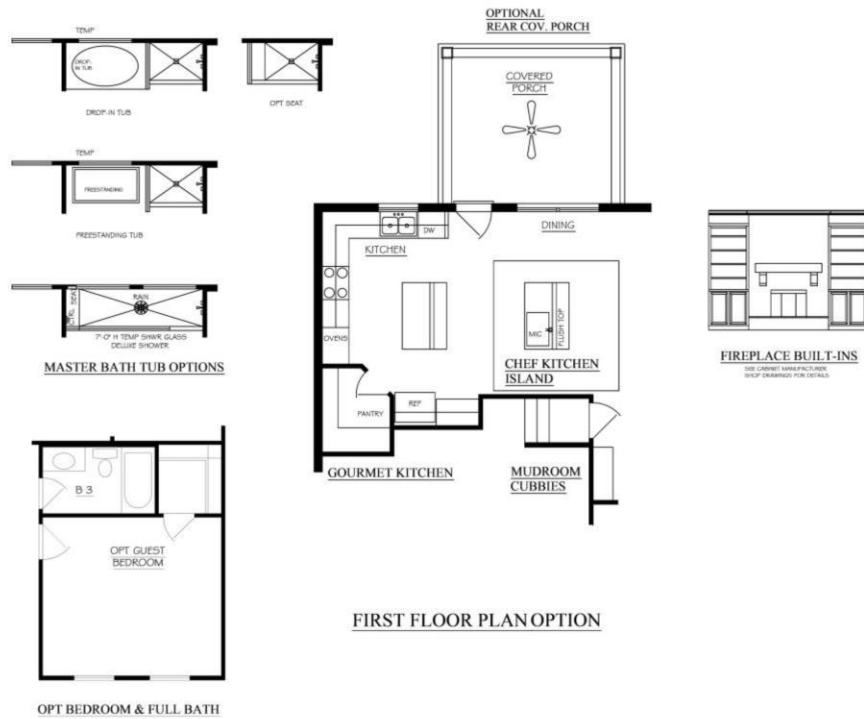

2611 SQUARE FEET

| 4-5 BEDROOMS

| 2 1/2- 3 BATHS

Charlotte-A

Charlotte-B

Charlotte-C

5.17.20 Artist Rendering and Floor Plan Graphics are for demonstration purposes only; Actual Construction Materials and Floor Plan May Vary per Community. Information believed accurate but not warranted. Prices and specifications subject to change without prior notice. Sales and marketing by Paran Realty.

**FIRST FLOOR PLAN**

**SECOND FLOOR PLAN**

5.17.20 Artist Rendering and Floor Plan Graphics are for demonstration purposes only; Actual Construction Materials and Floor Plan May Vary per Community. Information believed accurate but not warranted. Prices and specifications subject to change without prior notice. Sales and marketing by Paran Realty.