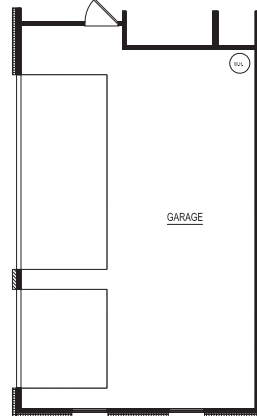

OPTIONAL GARAGE SIDE ENTRY