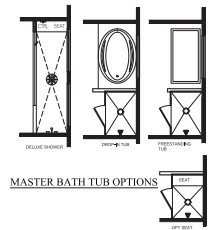

6.9.19 Artist Rendering and Floor Plan Graphics are for demonstration purposes only: Actual Construction Materials and Floor Plan May Vary per Community. Information believed accurate but not warranted. Prices and specifications subject to change without prior notice. Sales and marketing by Paran Realty.