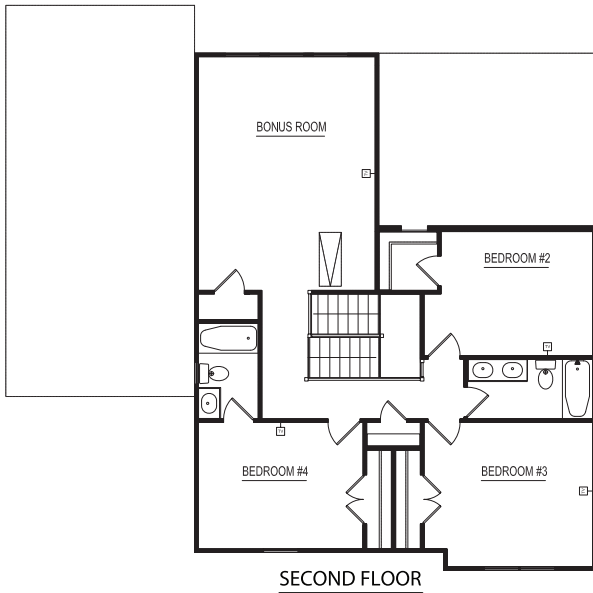

6.9.19 Artist Rendering and Floor Plan Graphics are for demonstration purposes only: Actual Construction Materials and Floor Plan May Vary per Community. Information believed accurate but not warranted. Prices and specifications subject to change without prior notice. Sales and marketing by Paran Realty.