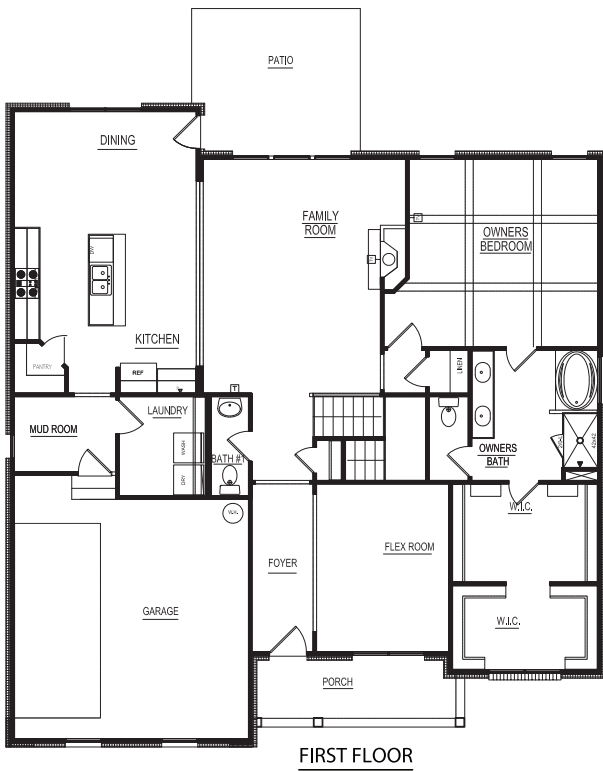

# Houston

at Stewart Creek Farms

---

2987 SQUARE FEET | 4 BEDROOMS | 3 1/2 BATHS

---

Houston-D

6.9.20 Artist Rendering and Floor Plan Graphics are for demonstration purposes only; Actual Construction Materials and Floor Plan May Vary per Community. Information believed accurate but not warranted. Prices and specifications subject to change without prior notice. Sales and marketing by Paran Realty.

ParanHomes.com

Information believed accurate but not warranted. Prices and specifications subject to change without prior notice.

OPTIONAL GARAGE SIDE ENTRY

6.9.19 Artist Rendering and Floor Plan Graphics are for demonstration purposes only: Actual Construction Materials and Floor Plan May Vary per Community. Information believed accurate but not warranted. Prices and specifications subject to change without prior notice. Sales and marketing by Paran Realty.