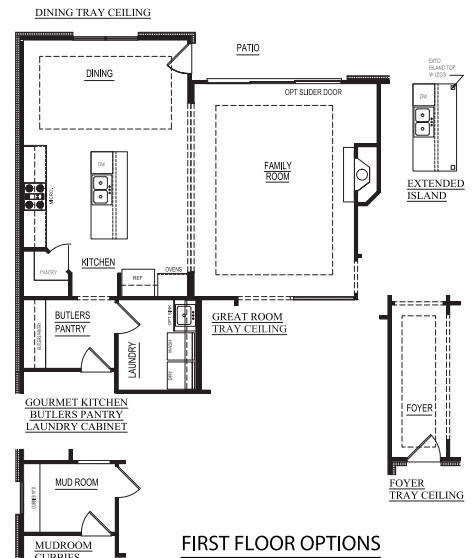

# Houston

at Stewart Creek Farms

---

2987 SQUARE FEET | 4 BEDROOMS | 3 1/2 BATHS

---

Houston-D

6.9.20 Artist Rendering and Floor Plan Graphics are for demonstration purposes only; Actual Construction Materials and Floor Plan May Vary per Community. Information believed accurate but not warranted. Prices and specifications subject to change without prior notice. Sales and marketing by Paran Realty.

ParanHomes.com

Information believed accurate but not warranted. Prices and specifications subject to change without prior notice.

OPTIONAL GARAGE SIDE ENTRY

6.9.19 Artist Rendering and Floor Plan Graphics are for demonstration purposes only: Actual Construction Materials and Floor Plan May Vary per Community. Information believed accurate but not warranted. Prices and specifications subject to change without prior notice. Sales and marketing by Paran Realty.