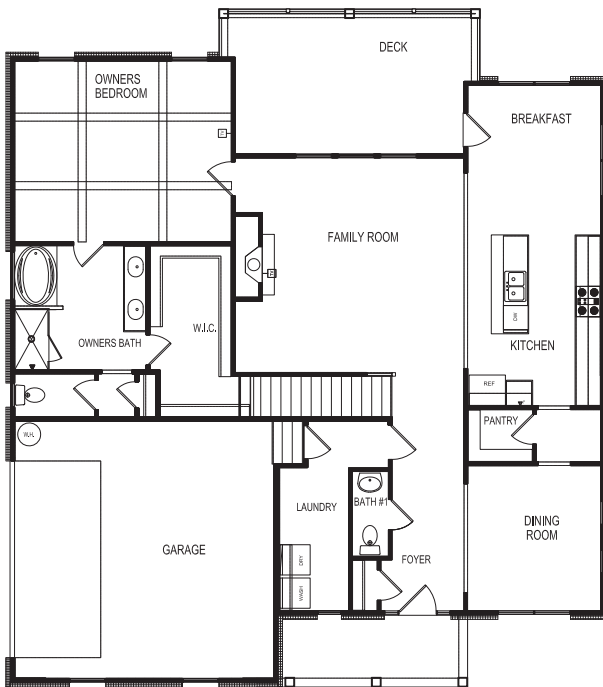

Jamestown

at Stewart Creek Farms

3151 SQUARE FEET | 5 BEDROOMS | 3 1/2 BATHS

Jamestown-D

5.24.20 Artist Rendering and Floor Plan Graphics are for demonstration purposes only. Actual Construction Materials and Floor Plan May Vary per Community. Information believed accurate but not warranted. Prices and specifications subject to change without prior notice. Sales and marketing by Paran Realty.

ParanHomes.com

Information believed accurate but not warranted. Prices and specifications subject to change without prior notice.

Jamestown

SECOND FLOOR

FIRST FLOOR

REAR PORCH FIREPLACE

MASTER BATH TUB OPTIONS

OPTIONAL 3-CAR GARAGE

FIRST FLOOR OPTIONS

5.26.20 Artist Rendering and Floor Plan Graphics are for demonstration purposes only; Actual Construction Materials and Floor Plan May Vary per Community. Information believed accurate but not warranted. Prices and specifications subject to change without prior notice. Sales and marketing by Paran Realty.