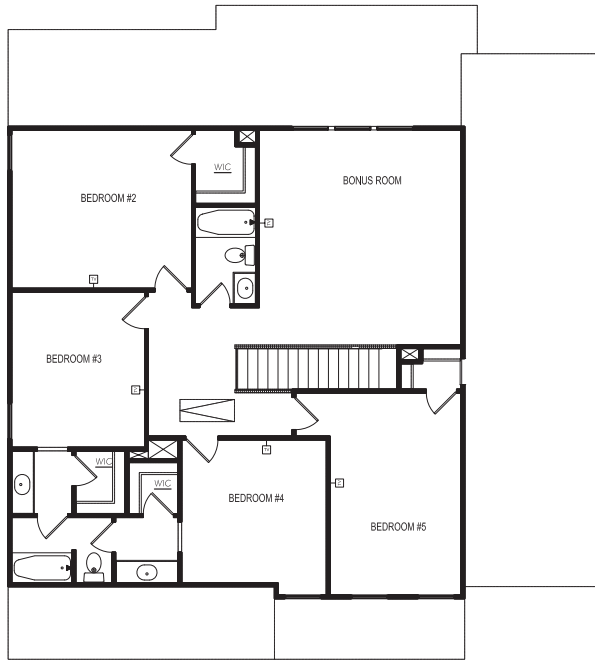

Jamestown

at Stewart Creek Farms

3151 SQUARE FEET | 5 BEDROOMS | 3 1/2 BATHS

Jamestown-D

5.24.20 Artist Rendering and Floor Plan Graphics are for demonstration purposes only. Actual Construction Materials and Floor Plan May Vary per Community. Information believed accurate but not warranted. Prices and specifications subject to change without prior notice. Sales and marketing by Paran Realty.

ParanHomes.com

Information believed accurate but not warranted. Prices and specifications subject to change without prior notice.

Jamestown

SECOND FLOOR

FIRST FLOOR

REAR PORCH FIREPLACE

MASTER BATH TUB OPTIONS