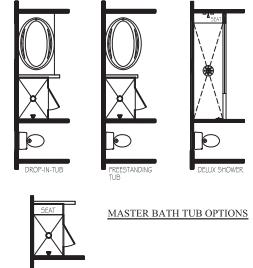

ParanHomes.com

Information believed accurate but not warranted. Prices and specifications subject to change without prior notice.

Jamestown

SECOND FLOOR

FIRST FLOOR

REAR PORCH FIREPLACE

MASTER BATH TUB OPTIONS