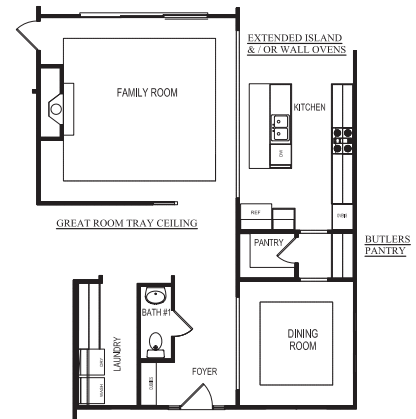

Jamestown

at Stewart Creek Farms

3151 SQUARE FEET | 5 BEDROOMS | 3 1/2 BATHS

Jamestown-D

5.24.20 Artist Rendering and Floor Plan Graphics are for demonstration purposes only. Actual Construction Materials and Floor Plan May Vary per Community. Information believed accurate but not warranted. Prices and specifications subject to change without prior notice. Sales and marketing by Paran Realty.

ParanHomes.com

Information believed accurate but not warranted. Prices and specifications subject to change without prior notice.

Jamestown

SECOND FLOOR

FIRST FLOOR

REAR PORCH FIREPLACE

MASTER BATH TUB OPTIONS

OPTIONAL 3-CAR GARAGE

FIRST FLOOR OPTIONS

5.26.20 Artist Rendering and Floor Plan Graphics are for demonstration purposes only; Actual Construction Materials and Floor Plan May Vary per Community. Information believed accurate but not warranted. Prices and specifications subject to change without prior notice. Sales and marketing by Paran Realty.