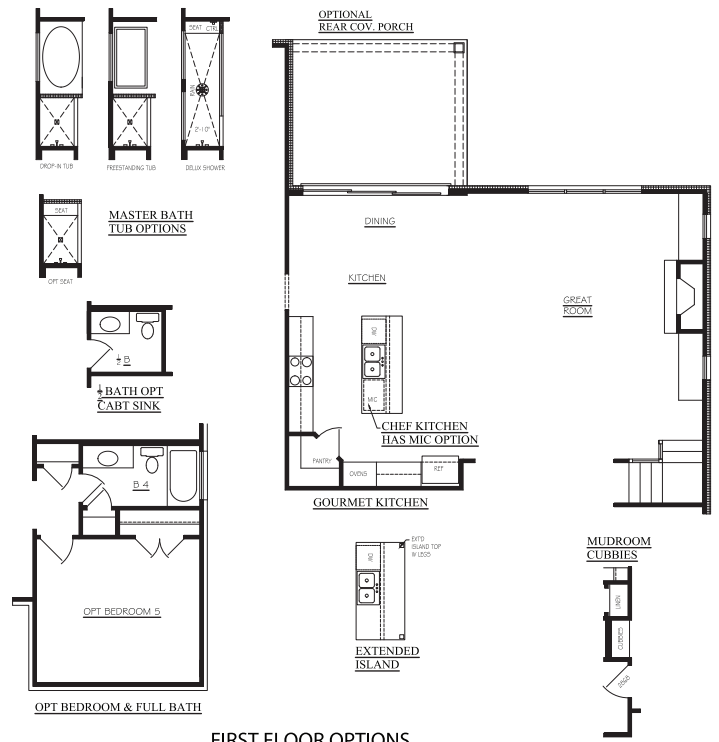

Waverly

3167 SQUARE FEET | 4 or 5 BEDROOMS | 3 1/2 BATHS

Waverly-A

Waverly-B

Waverly-C

6.14.20 Artist Rendering and Floor Plan Graphics are for demonstration purposes only; Actual Construction Materials and Floor Plan May Vary per Community. Information believed accurate but not warranted. Prices and specifications subject to change without prior notice. Sales and marketing by Paran Realty.

Waverly

SECOND FLOOR

FIRST FLOOR

FIRST FLOOR OPTIONS

6.14.20 Artist Rendering and Floor Plan Graphics are for demonstration purposes only; Actual Construction Materials and Floor Plan May Vary per Community. Information believed accurate but not warranted. Prices and specifications subject to change without prior notice. Sales and marketing by Paran Realty.