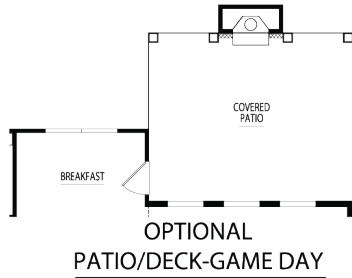

PARAN HOMES

AZALEA

OPTIONAL GOURMET KITCHEN

OPTIONAL OFFICE DOOR

OPTIONAL FAMILY ROOM BUILT-INS

OPTIONAL COFFERED CEILING

OPTIONAL EXT. PATIO/DECK-GAME DAY

OPTIONAL BUTLER'S PANTRY

OPTIONAL PATIO/DECK-GAME DAY

OPT. JUNIOR SUITE

OPTIONAL ALTERNATE 2nd FLOOR

OPT. OWNER'S BATH

OPT. LAUNDRY DOOR

OPT. LAUNDRY CABINETS

FIRST FLOOR

SECOND FLOOR