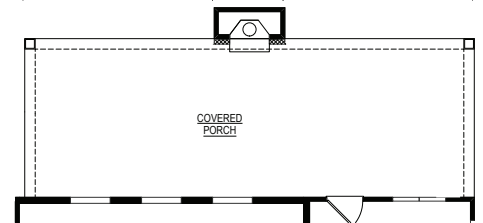

PARAN HOMES

FREDRICKSON

OPTIONAL COVERED PATIO/DECK-GAMEDAY

OPTIONAL EXTENDED COVERED PATIO/DECK-GAMEDAY

OPTIONAL OWNERS BATH #3

OPTIONAL OWNERS BATH #4

OPTIONAL UTLER'S PANTRY

OPTIONAL PATIO DOOR