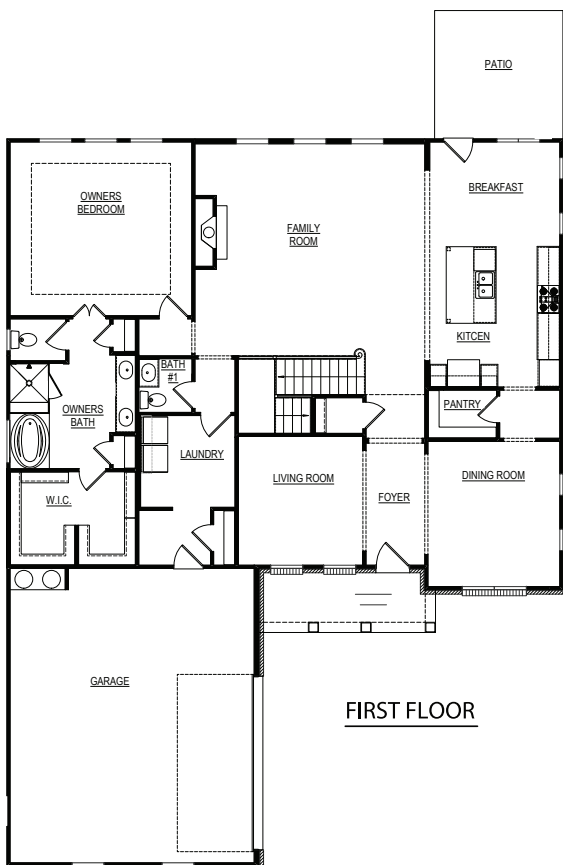

PARAN HOMES

FREDRICKSON

OPTIONAL COVERED PATIO/DECK-GAMEDAY

OPTIONAL EXTENDED COVERED PATIO/DECK-GAMEDAY

OPTIONAL OWNERS BATH #3

OPTIONAL OWNERS BATH #4

OPTIONAL UTLER'S PANTRY

OPTIONAL PATIO DOOR

OPTIONAL BUILT-INS AT FAMILY ROOM

OPTIONAL STUDY AT LIVING ROOM

OPTIONAL COVERED CEILING AT DINING ROOM

OPTIONAL LAUNDRY DOOR

OPTIONAL LAUNDRY CABINETS

OPTIONAL DESK AT MUD ROOM

OPTIONAL BENCH & LOCKER AT MUD ROOM