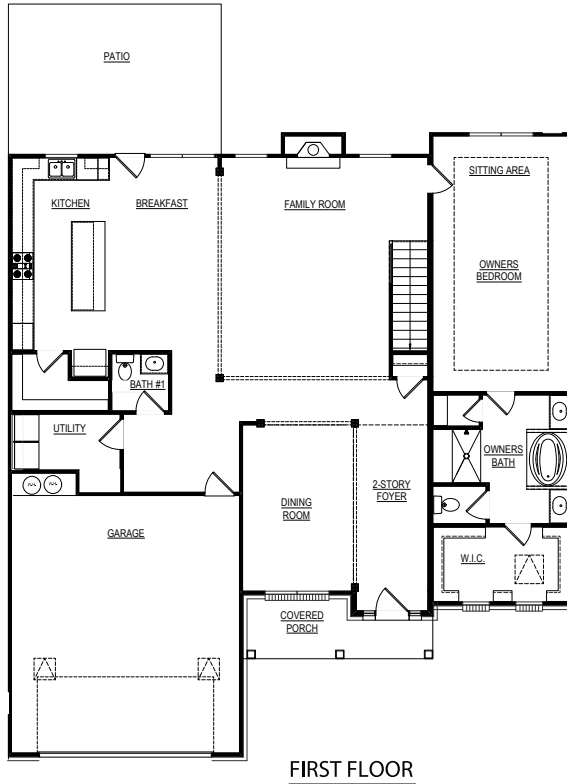

OPTIONAL LAUNDRY CABINETS

OPTIONAL BENCH & LOCKERS AT MUD ROOM

OPTIONAL DESK AT MUD ROOM

OPTIONAL MEDIA ROOM

OPTIONAL CHEF KITCHEN

OPTIONAL OWNERS BATH #3

OPTIONAL OWNERS BATH #4

OPTIONAL PATIO-COVERED GAME DAY

OPTIONAL PATIO-COVERED GAME DAY EXTENDED

5.21.18 Artist Rendering and Floor Plan Graphics are for demonstration purposes only. Actual Construction Materials and Floor Plan May Vary per Community. Information believed accurate but not warranted. Prices and specifications subject to change without prior notice. Sales and marketing by Paran Realty.