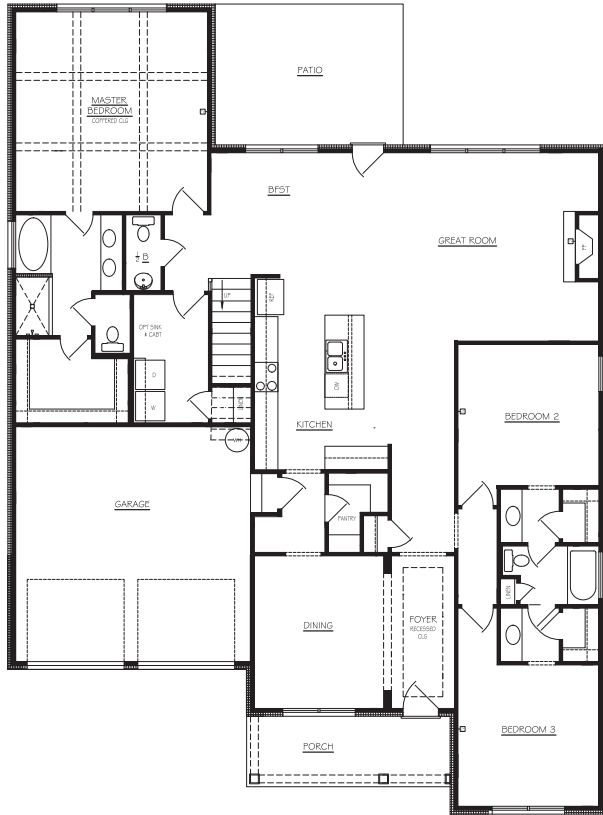

# Linden

at Shelton Square

2888 SQUARE FEET | 4 BEDROOMS | 3 1/2 BATHS

Linden-A

Linden-B

Linden-C

6.18.20 Artist Rendering and Floor Plan Graphics are for demonstration purposes only; Actual Construction Materials and Floor Plan May Vary per Community. Information believed accurate but not warranted. Prices and specifications subject to change without prior notice. Sales and marketing by Paran Realty.

# Linden

**FIRST FLOOR**

**SECOND FLOOR**

**FIRST FLOOR OPTIONS**

6.18.20 Artist Rendering and Floor Plan Graphics are for demonstration purposes only; Actual Construction Materials and Floor Plan May Vary per Community. Information believed accurate but not warranted. Prices and specifications subject to change without prior notice. Sales and marketing by Paran Realty.