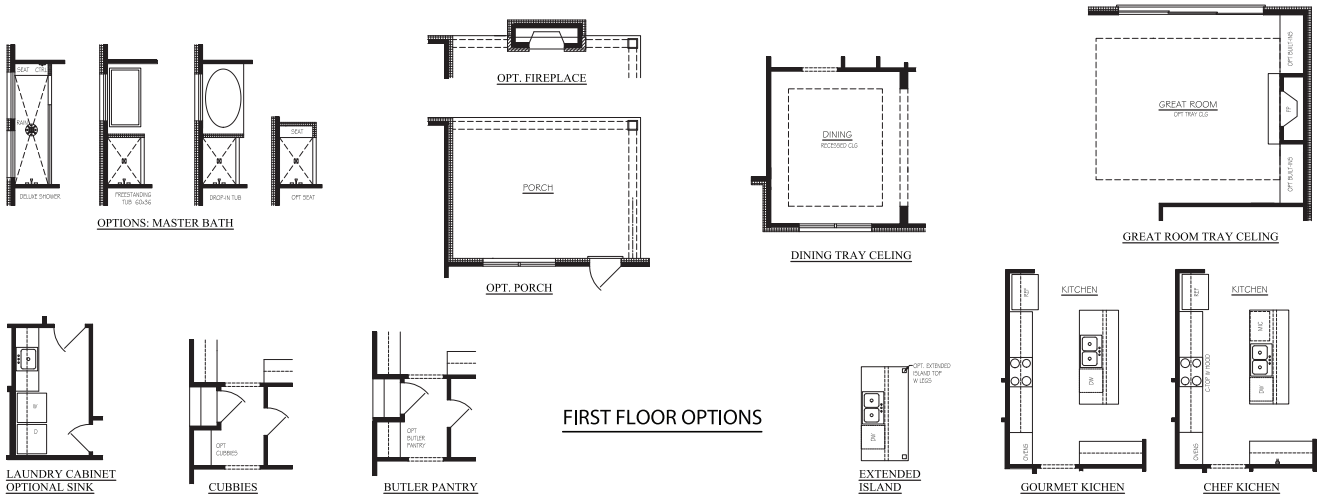

# Linden

at Shelton Square

2888 SQUARE FEET | 4 BEDROOMS | 3 1/2 BATHS

Linden-A

Linden-B

Linden-C

6.18.20 Artist Rendering and Floor Plan Graphics are for demonstration purposes only; Actual Construction Materials and Floor Plan May Vary per Community. Information believed accurate but not warranted. Prices and specifications subject to change without prior notice. Sales and marketing by Paran Realty.

# Linden

**FIRST FLOOR**

**SECOND FLOOR**

**FIRST FLOOR OPTIONS**

6.18.20 Artist Rendering and Floor Plan Graphics are for demonstration purposes only; Actual Construction Materials and Floor Plan May Vary per Community. Information believed accurate but not warranted. Prices and specifications subject to change without prior notice. Sales and marketing by Paran Realty.