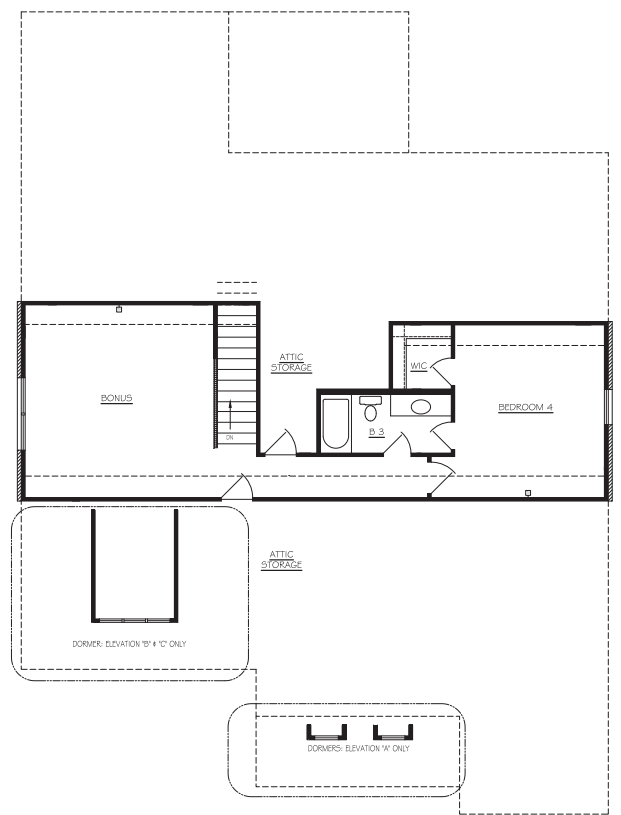

# Linden

at Shelton Square

2888 SQUARE FEET | 4 BEDROOMS | 3 1/2 BATHS

Linden-A

Linden-B

Linden-C

6.18.20 Artist Rendering and Floor Plan Graphics are for demonstration purposes only; Actual Construction Materials and Floor Plan May Vary per Community. Information believed accurate but not warranted. Prices and specifications subject to change without prior notice. Sales and marketing by Paran Realty.

# Linden

**FIRST FLOOR**

**SECOND FLOOR**

**FIRST FLOOR OPTIONS**

6.18.20 Artist Rendering and Floor Plan Graphics are for demonstration purposes only; Actual Construction Materials and Floor Plan May Vary per Community. Information believed accurate but not warranted. Prices and specifications subject to change without prior notice. Sales and marketing by Paran Realty.