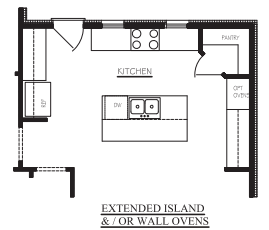

FIRST FLOOR OPTIONS

5.29.20 Artist Rendering and Floor Plan Graphics are for demonstration purposes only; Actual Construction Materials and Floor Plan May Vary per Community. Information believed accurate but not warranted. Prices and specifications subject to change without prior notice. Sales and marketing by Paran Realty.