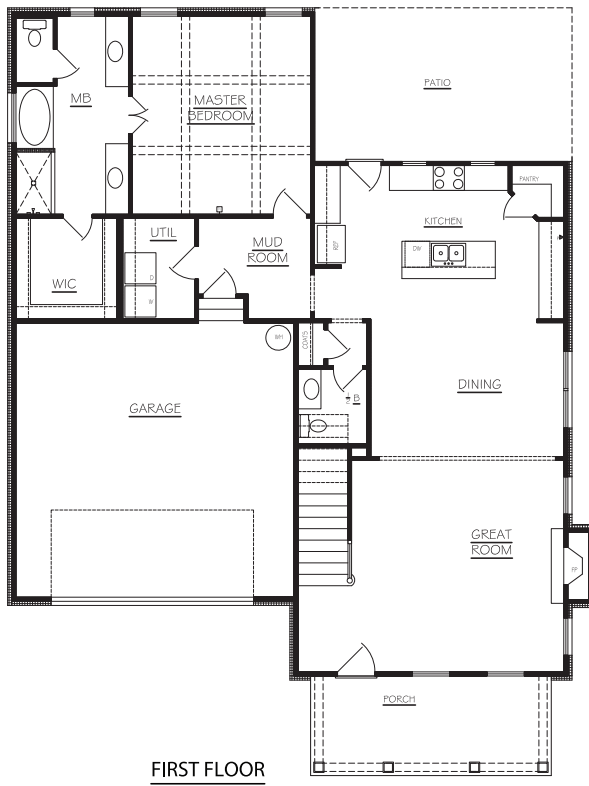

Mason

2595 SQUARE FEET | 4 BEDROOMS | 2 1/2 BATHS

Mason-A

Mason-B

Mason-C

5.29.20 Artist Rendering and Floor Plan Graphics are for demonstration purposes only; Actual Construction Materials and Floor Plan May Vary per Community. Information believed accurate but not warranted. Prices and specifications subject to change without prior notice. Sales and marketing by Paran Realty.

Mason

SECOND FLOOR OPTIONS

FIRST FLOOR OPTIONS

5.29.20 Artist Rendering and Floor Plan Graphics are for demonstration purposes only; Actual Construction Materials and Floor Plan May Vary per Community. Information believed accurate but not warranted. Prices and specifications subject to change without prior notice. Sales and marketing by Paran Realty.