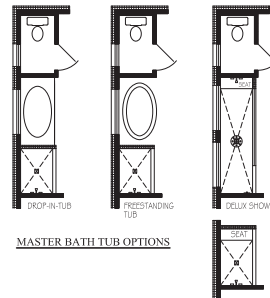

FIRST FLOOR OPTIONS

5.29.20 Artist Rendering and Floor Plan Graphics are for demonstration purposes only; Actual Construction Materials and Floor Plan May Vary per Community. Information believed accurate but not warranted. Prices and specifications subject to change without prior notice. Sales and marketing by Paran Realty.