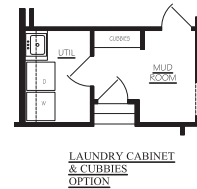

FIRST FLOOR OPTIONS

5.29.20 Artist Rendering and Floor Plan Graphics are for demonstration purposes only; Actual Construction Materials and Floor Plan May Vary per Community. Information believed accurate but not warranted. Prices and specifications subject to change without prior notice. Sales and marketing by Paran Realty.