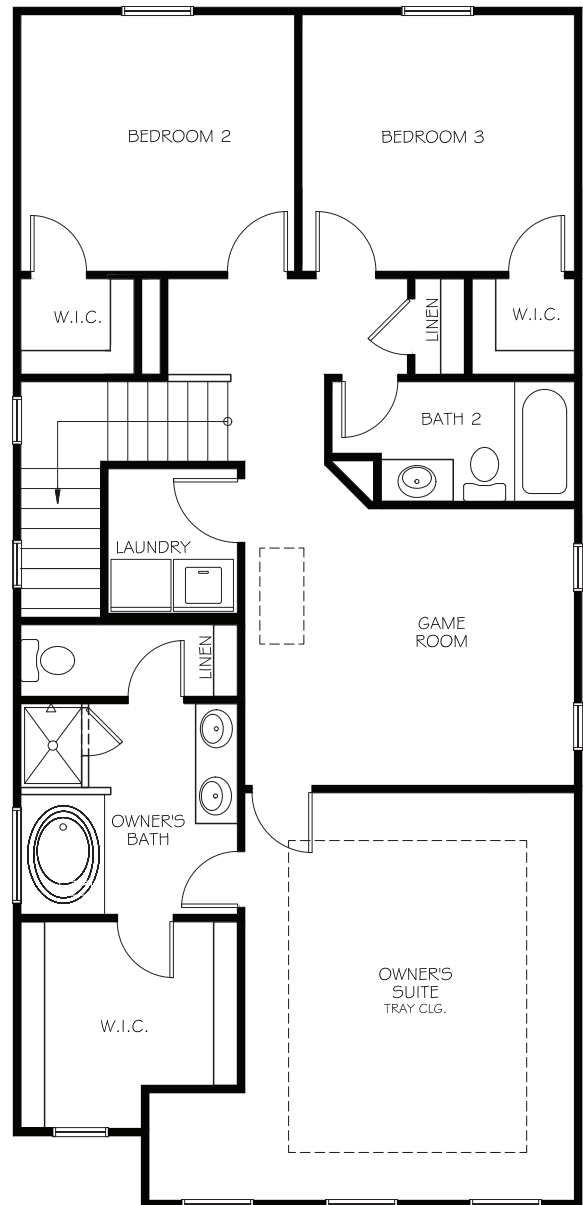

CARLISLE

1,887 SQUARE FEET | 3 BEDROOMS | 2 1/2 BATHS

[ParanHomes.com](https://www.ParanHomes.com)

Artist rendering and floor plan graphics are for demonstration purposes only; Actual construction materials and floor plan may vary per community. Information believed accurate, but not warranted. Prices and specifications subject to change without prior notice. 06/10/20

CARLISLE

FIRST FLOOR

SECOND FLOOR