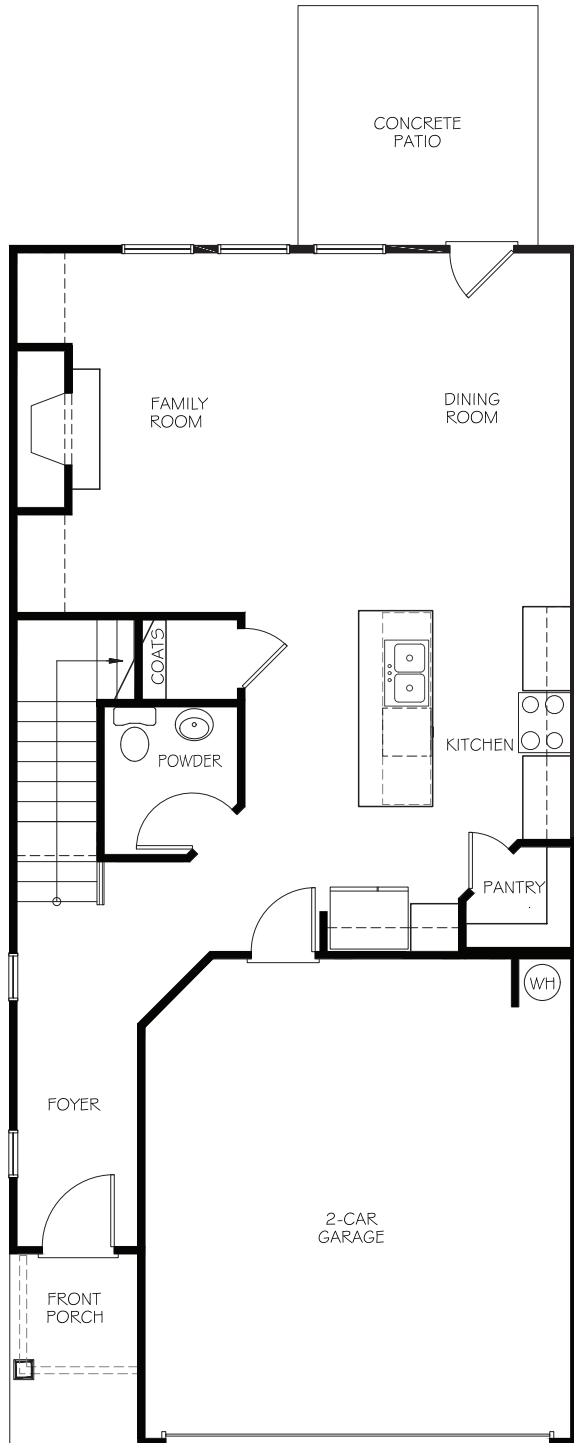

CARLISLE

1,887 SQUARE FEET | 3 BEDROOMS | 2 1/2 BATHS

[ParanHomes.com](https://www.ParanHomes.com)

Artist rendering and floor plan graphics are for demonstration purposes only; Actual construction materials and floor plan may vary per community. Information believed accurate, but not warranted. Prices and specifications subject to change without prior notice. 06/10/20

CARLISLE

FIRST FLOOR

SECOND FLOOR