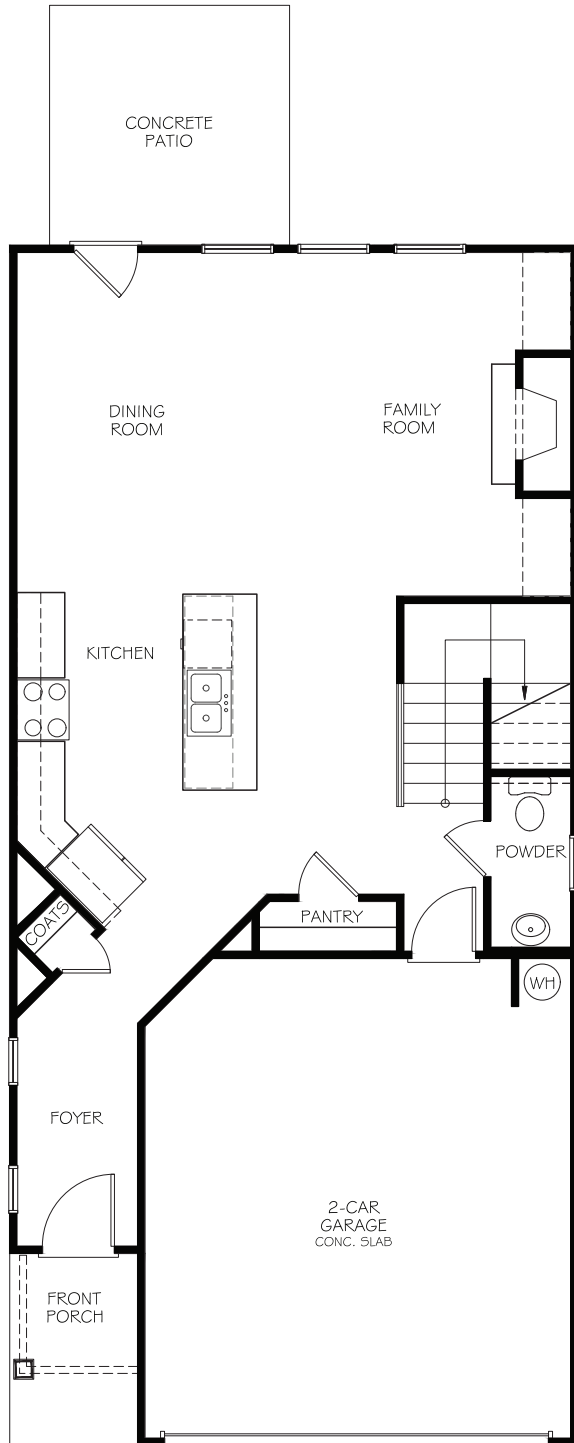

ELLIS

1,878 SQUARE FEET | 3 BEDROOMS | 2 1/2 BATHS

ParanHomes.com

Artist rendering and floor plan graphics are for demonstration purposes only; Actual construction materials and floor plan may vary per community. Information believed accurate, but not warranted. Prices and specifications subject to change without prior notice. 06/10/20

ELLIS

FIRST FLOOR

SECOND FLOOR