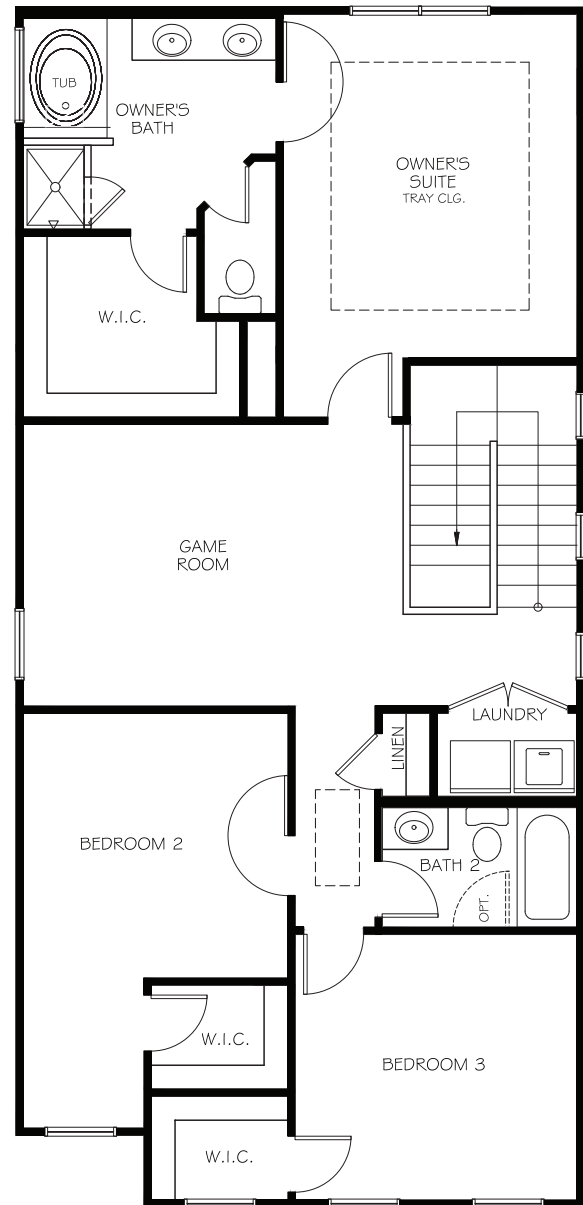

ELLIS

1,878 SQUARE FEET | 3 BEDROOMS | 2 1/2 BATHS

ParanHomes.com

Artist rendering and floor plan graphics are for demonstration purposes only; Actual construction materials and floor plan may vary per community. Information believed accurate, but not warranted. Prices and specifications subject to change without prior notice. 06/10/20

ELLIS

FIRST FLOOR

SECOND FLOOR