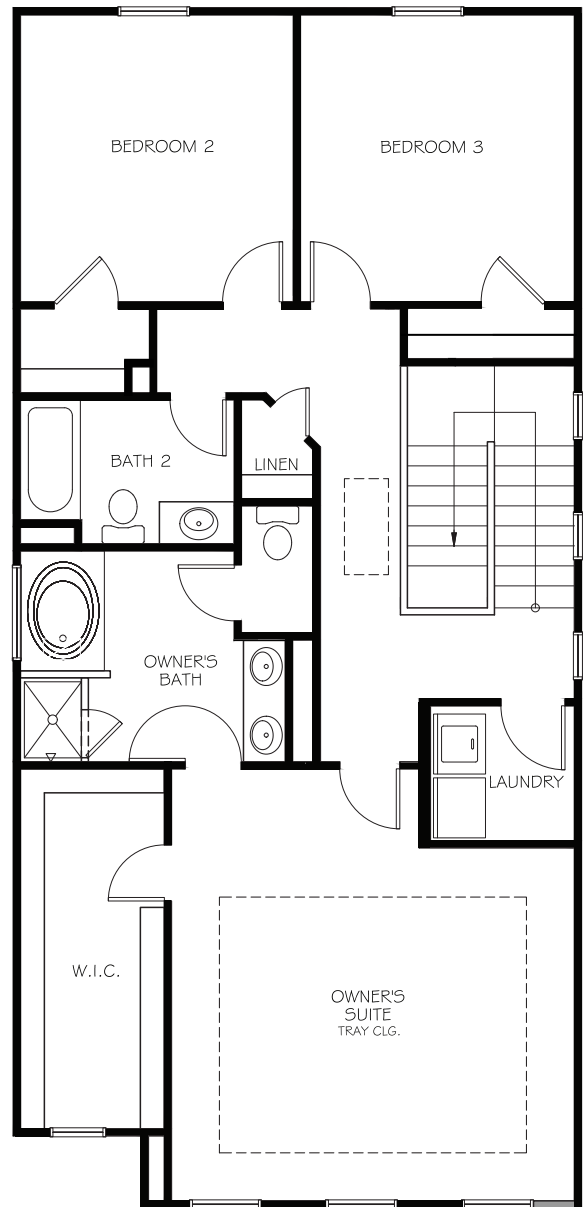

# STAFFORD

1,874 SQUARE FEET | 3 BEDROOMS | 2 1/2 BATHS

[ParanHomes.com](http://ParanHomes.com)

Artist rendering and floor plan graphics are for demonstration purposes only; Actual construction materials and floor plan may vary per community. Information believed accurate, but not warranted. Prices and specifications subject to change without prior notice. 06/10/20

# STAFFORD

FIRST FLOOR

SECOND FLOOR