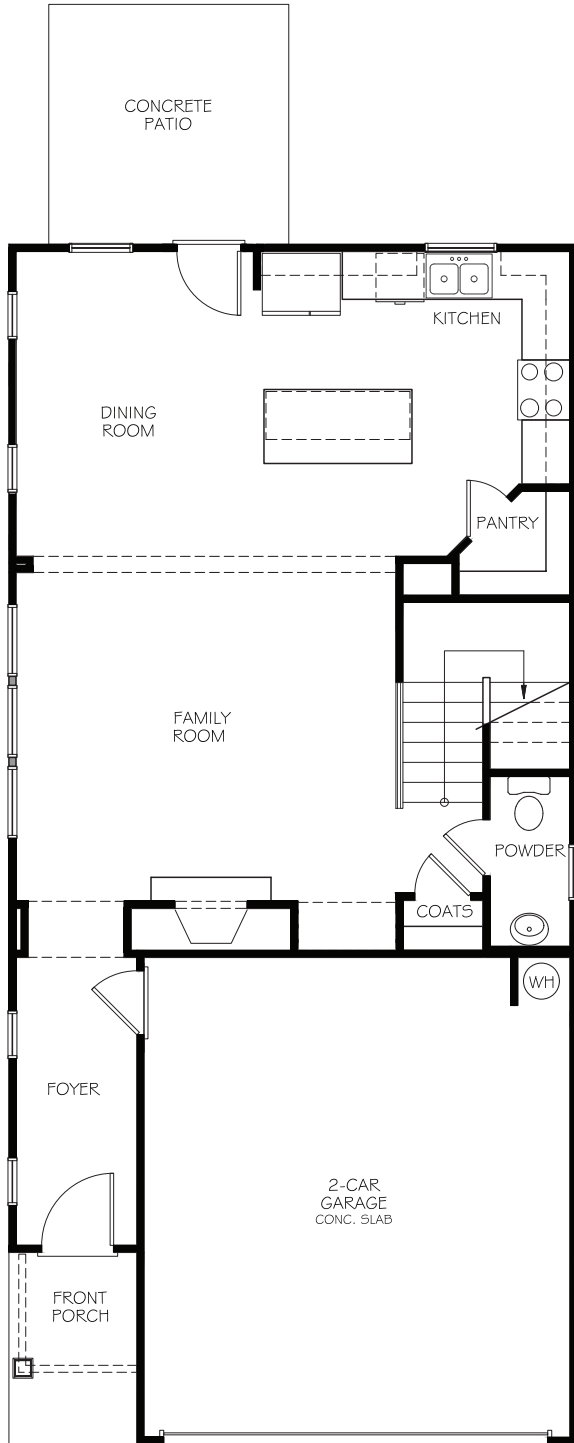

# STAFFORD

1,874 SQUARE FEET | 3 BEDROOMS | 2 1/2 BATHS

[ParanHomes.com](http://ParanHomes.com)

Artist rendering and floor plan graphics are for demonstration purposes only; Actual construction materials and floor plan may vary per community. Information believed accurate, but not warranted. Prices and specifications subject to change without prior notice. 06/10/20

# STAFFORD

FIRST FLOOR

SECOND FLOOR