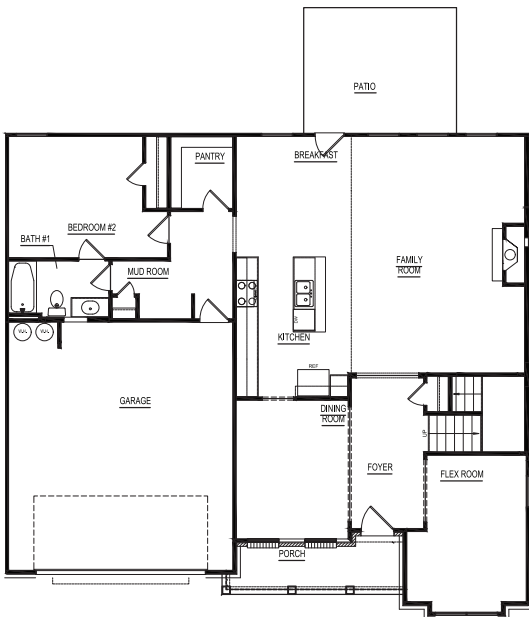

PARAN HOMES

WOODLAND

SECOND FLOOR

OPTIONAL ALTERNATE SECOND FLOOR

OPTIONAL OWNERS BATH #2

OPTIONAL OWNERS BATH #3

OPTIONAL OWNERS BATH #4

OPTIONAL LAUNDRY CABINET

OPTIONAL PATIO DOOR

OPTIONAL PATIO-COVERAGE\GAME DAY

OPTIONAL PATIO-COVERAGE\GAME DAY EXTENDED

FIRST FLOOR

OPTIONAL BENCH & LOCKERS AT MUD ROOM

OPTIONAL DESK AT MUD ROOM

OPTIONAL CHEF KITCHEN

OPTIONAL BUILT-INS AT FAMILY ROOM